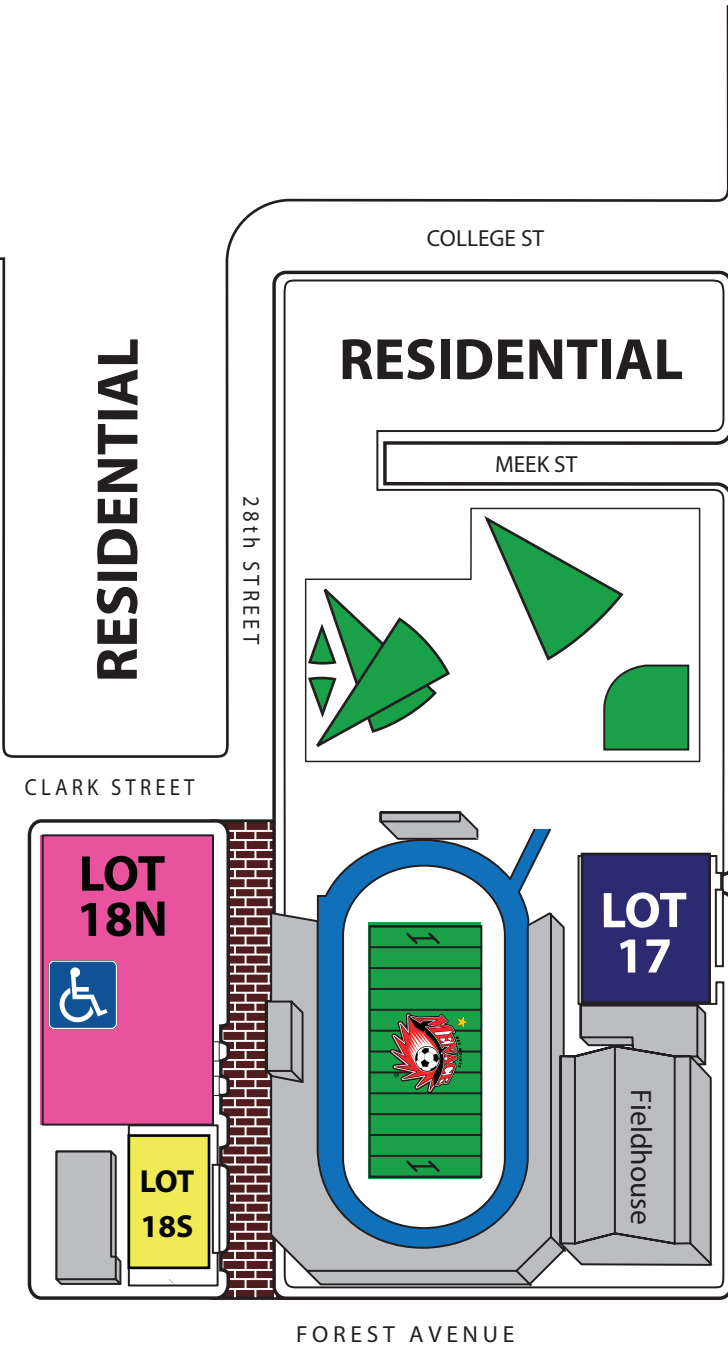

Drake Stadium Parking Map

2019

PARKING KEY

-  LOT 4W - GREAT FREE PARKING
-  LOT 17 - AWESOME FREE PARKING
-  LOTS 1, 2, 4E - GOOD FREE PARKING (2 MIN WALK)
-  18N - VIP PARKING/HANDICAP PARKING LOT
-  18S - TAILGATE LOT