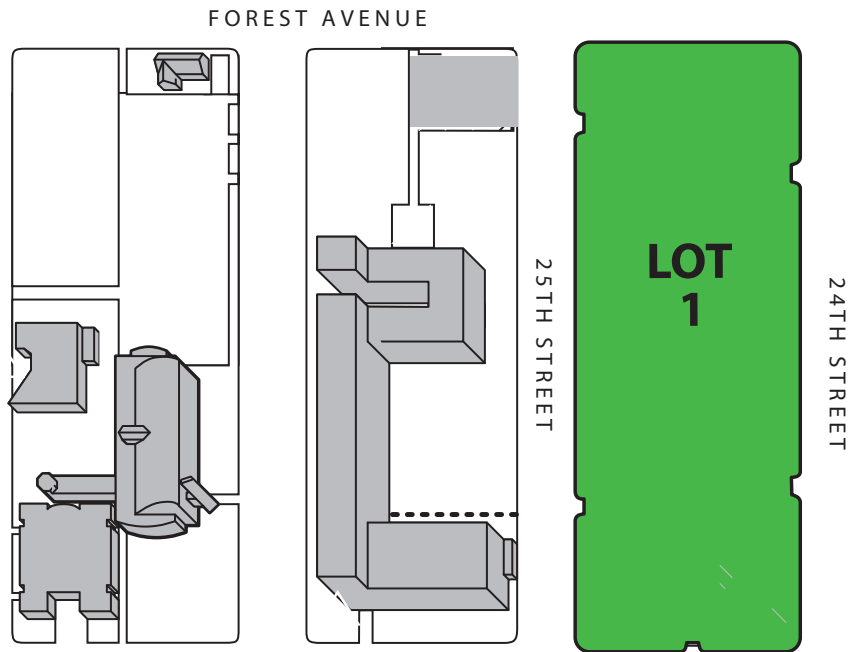

Drake Stadium Parking Map

2019

PARKING KEY

-  LOT 4W - GREAT FREE PARKING
-  LOT 17 - AWESOME FREE PARKING
-  LOTS 1, 2, 4E - GOOD FREE PARKING (2 MIN WALK)
-  18N - VIP PARKING/HANDICAP PARKING LOT
-  18S - TAILGATE LOT