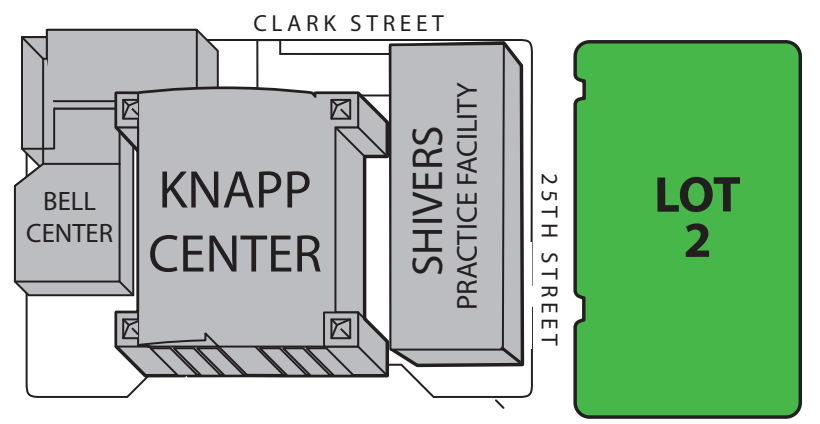

Drake Stadium Parking Map

2019

PARKING KEY

-  LOT 4W - GREAT FREE PARKING
-  LOT 17 - AWESOME FREE PARKING
-  LOTS 1, 2, 4E - GOOD FREE PARKING (2 MIN WALK)
-  18N - VIP PARKING/HANDICAP PARKING LOT
-  18S - TAILGATE LOT